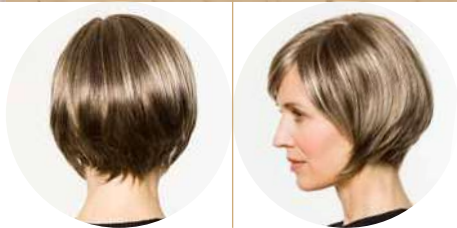

PRINCESS LARGE SF
Sand-Grey-Mix