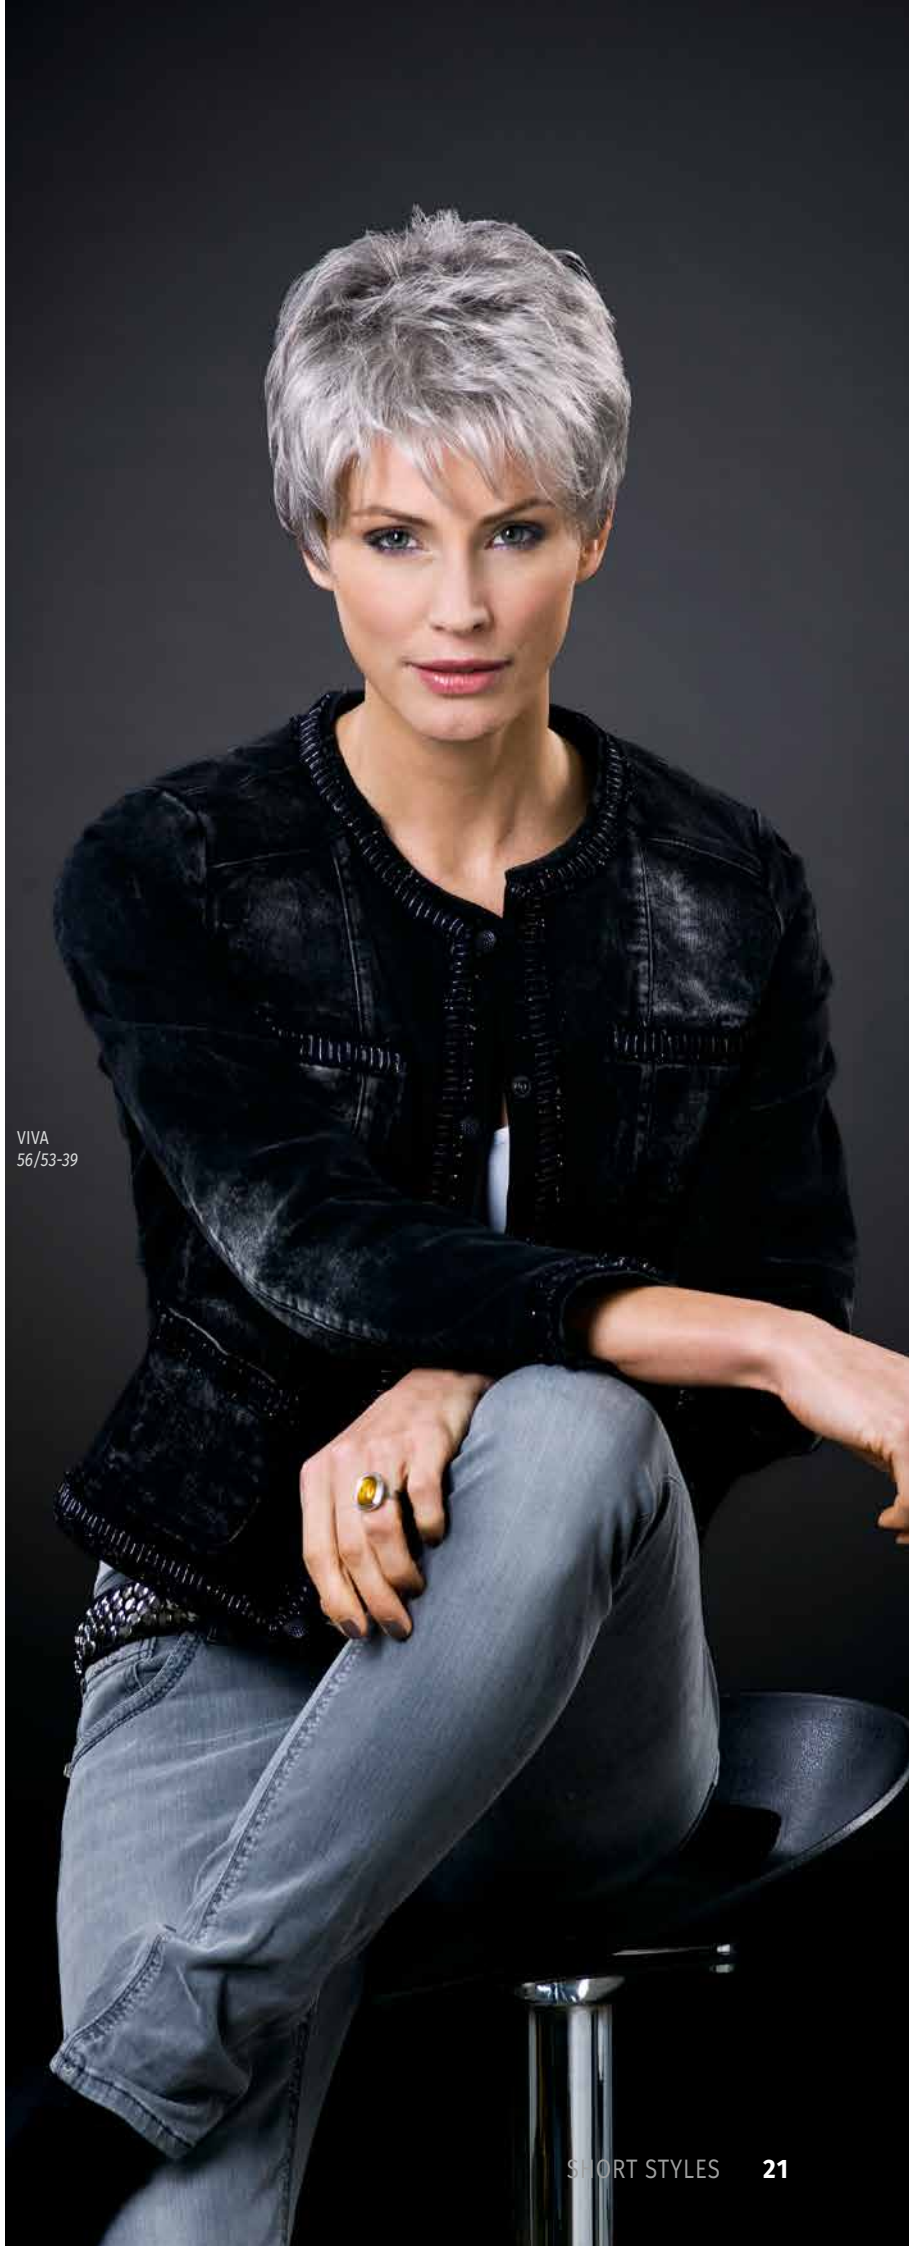

VIVA

VIVA

● ○ ○ ○ ○ ○ M

BROWN Dark-Mocca (4/6-4)
Mocca (6/10/30)
Chocolate (8/12/30)

BLOND Chocolate/Cream-Root (10/27/20R+Root10)
Caramel/Cream-Root (20/22H/27+Root2)
Honey-Toast (14/20/25R-12)
Vanilla-Root (14/26+Root14)
Chardonnay-Root (20R/27+Root12)
Champagne-Root (22H/22+Root12)
Swedish-Blond (22H/22)

RED Dark-Red-Mix (30/6/27-6)
Red-Mix (8/27/29-8)
Terracotta-Gold-Root (30/29+Root6)

GREY 38/39
45-36-39
56/53-39
60-56-51
101/14-14

VIVA
56/53-39