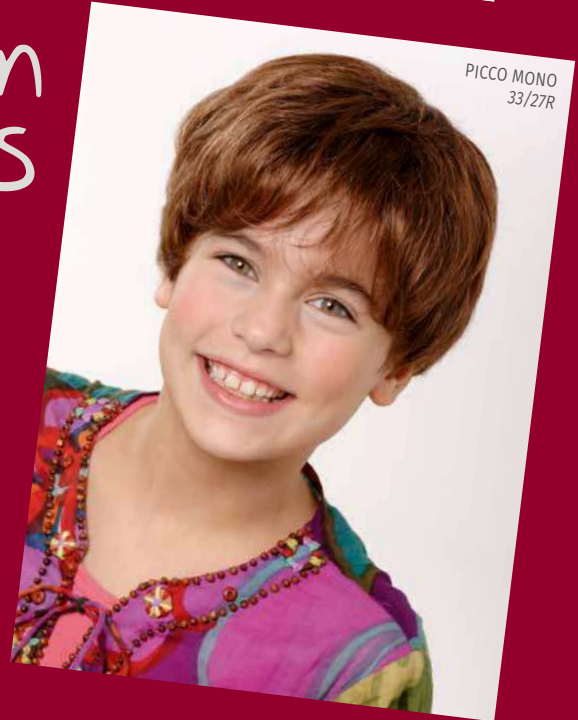

Children
Styles

PICCO MONO

●●●●●● < XXS

BROWN COLOURS

- Dark-Mocca (4/6)
- Dark-Chocolate (8/12)

BLOND COLOURS

- Chocolate/Cream-Root (10/27/20R+Root10)
- 14/26,
- Honey-Toast (14/20/25R-12)
- Vanilla-Root (14/26+Root14)
- 18/22

RED COLOURS

- 33/27R

GREY COLOURS

- 45-36-39
- 56/53-39
- 60-56-51